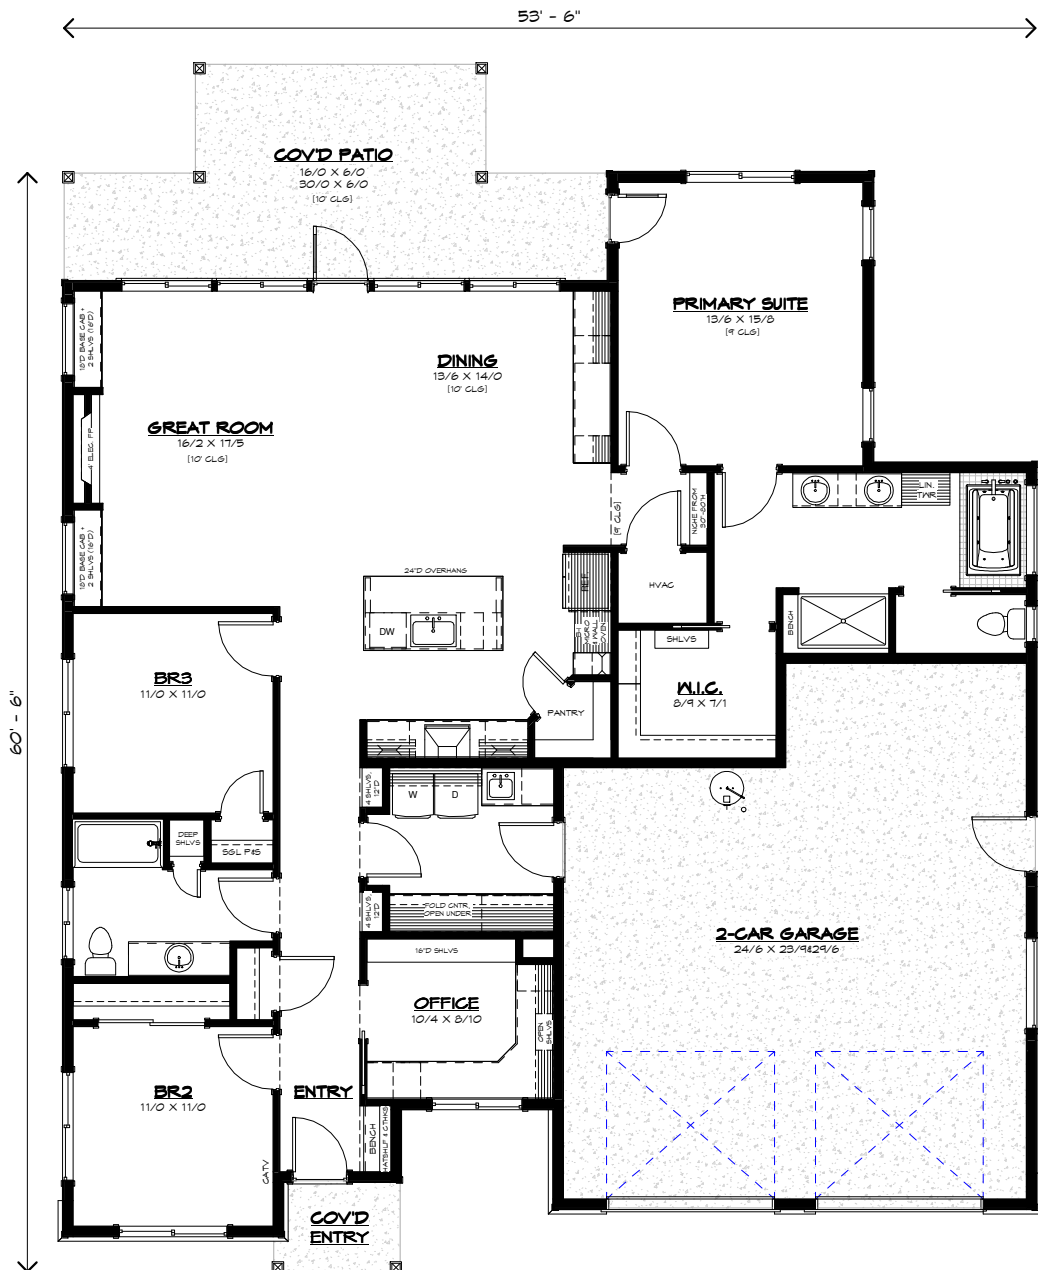

CHOPIN PLAN - 1975 SF

MAIN FLOOR - 1975 SF

GARAGE - 714 SF