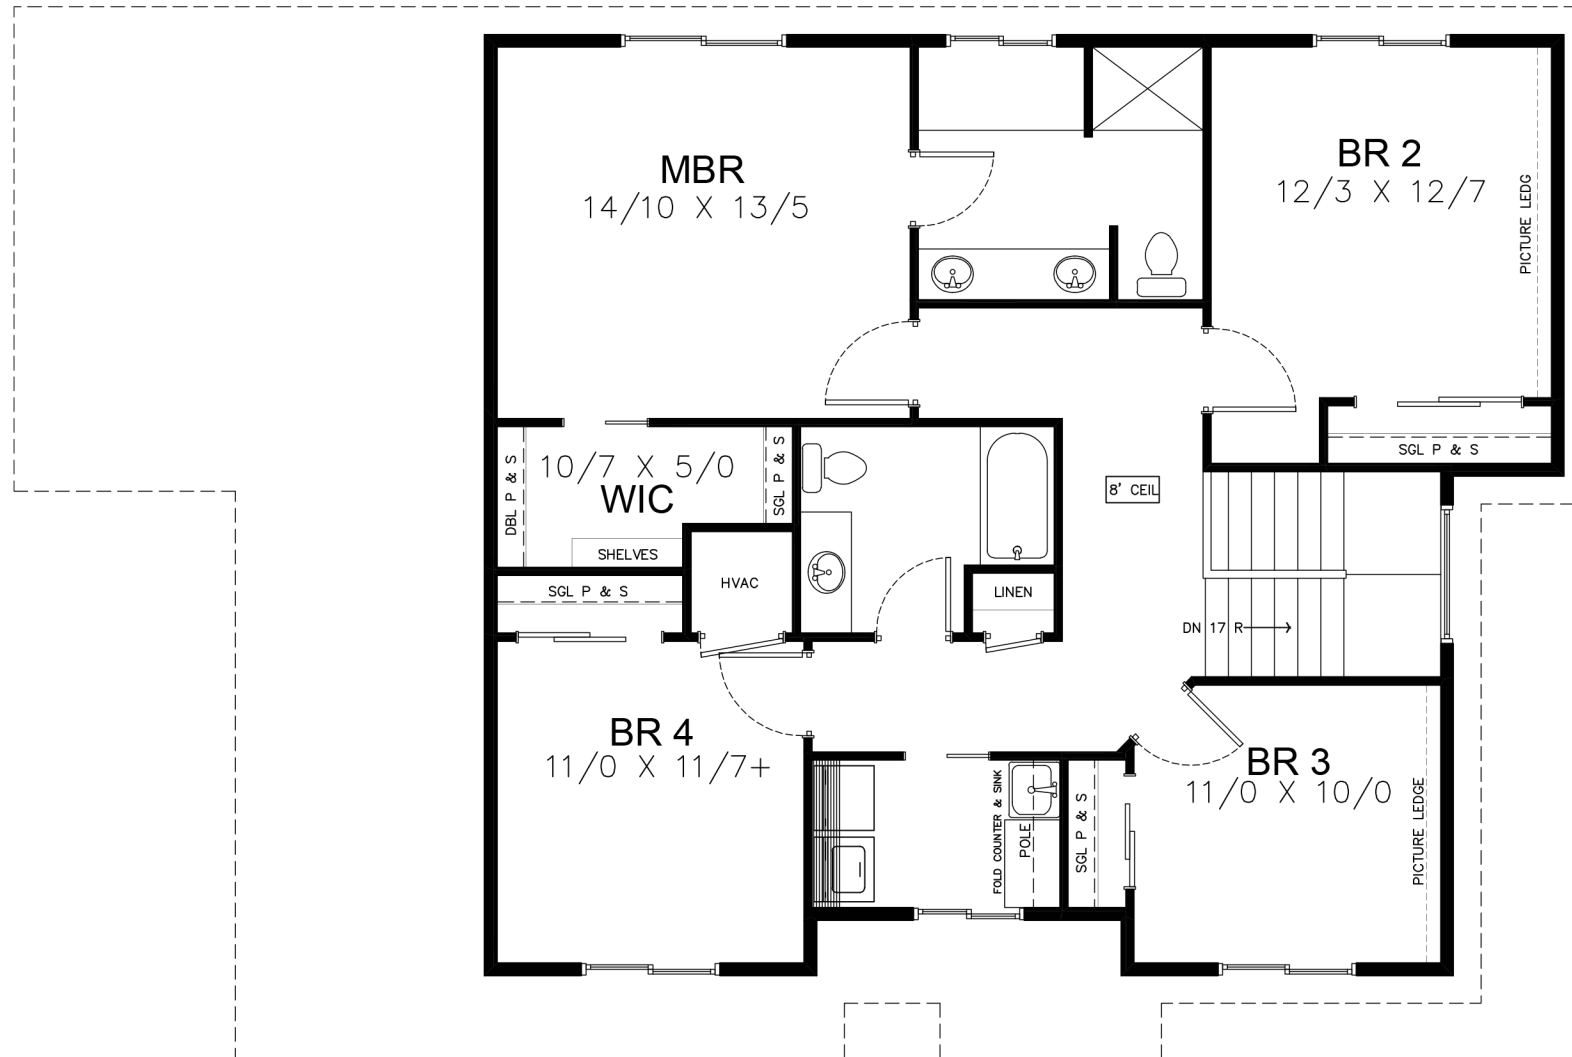

PLAN 2255 55' W X 36' D

MAIN LEVEL, 1115 SF, 9' Ceiling
Evergreen Homes NW Copyright 2017

PLAN 2255

UPPER LEVEL, 1165 SF, 8' Ceiling
Evergreen Homes NW Copyright 2017