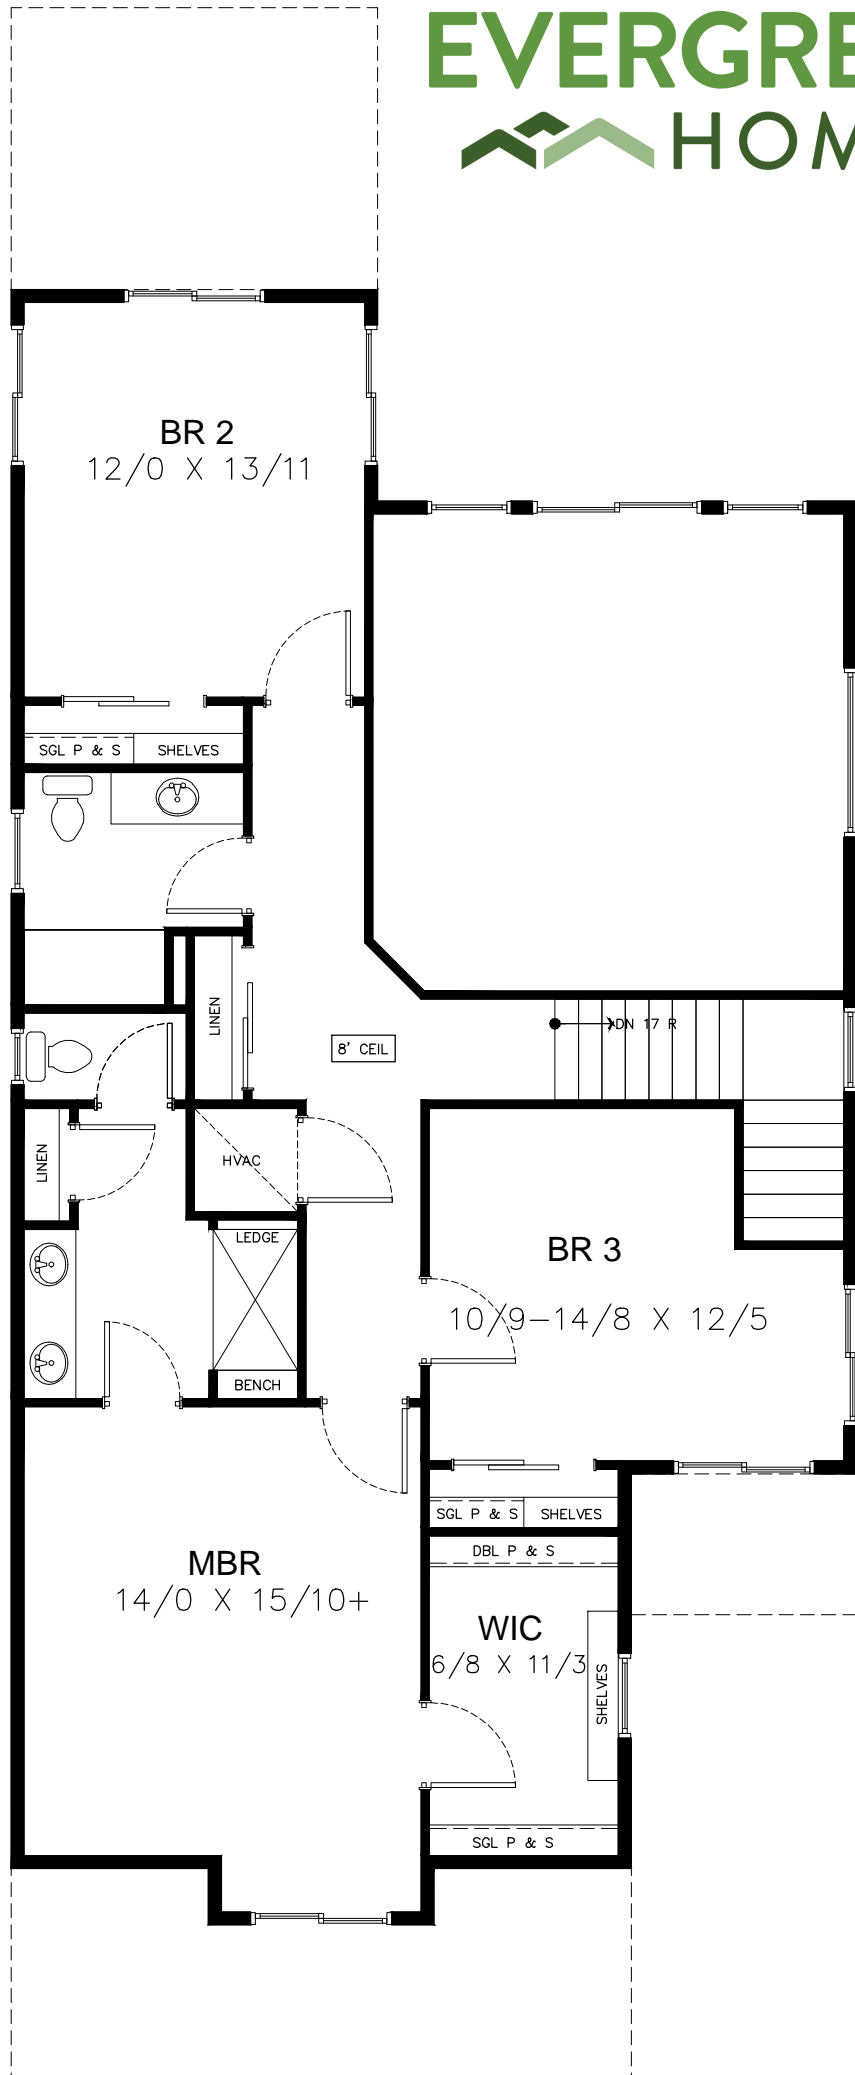

PLAN 2233

30' W X 73'6" D

MAIN LEVEL, 1133 SF, 9' & 11' Ceiling

Evergreen Homes NW Copyright 2017

PLAN 2233

30' W X 73'6" D

UPPER LEVEL, 1100 SF, 8' Ceiling

Evergreen Homes NW Copyright 2017