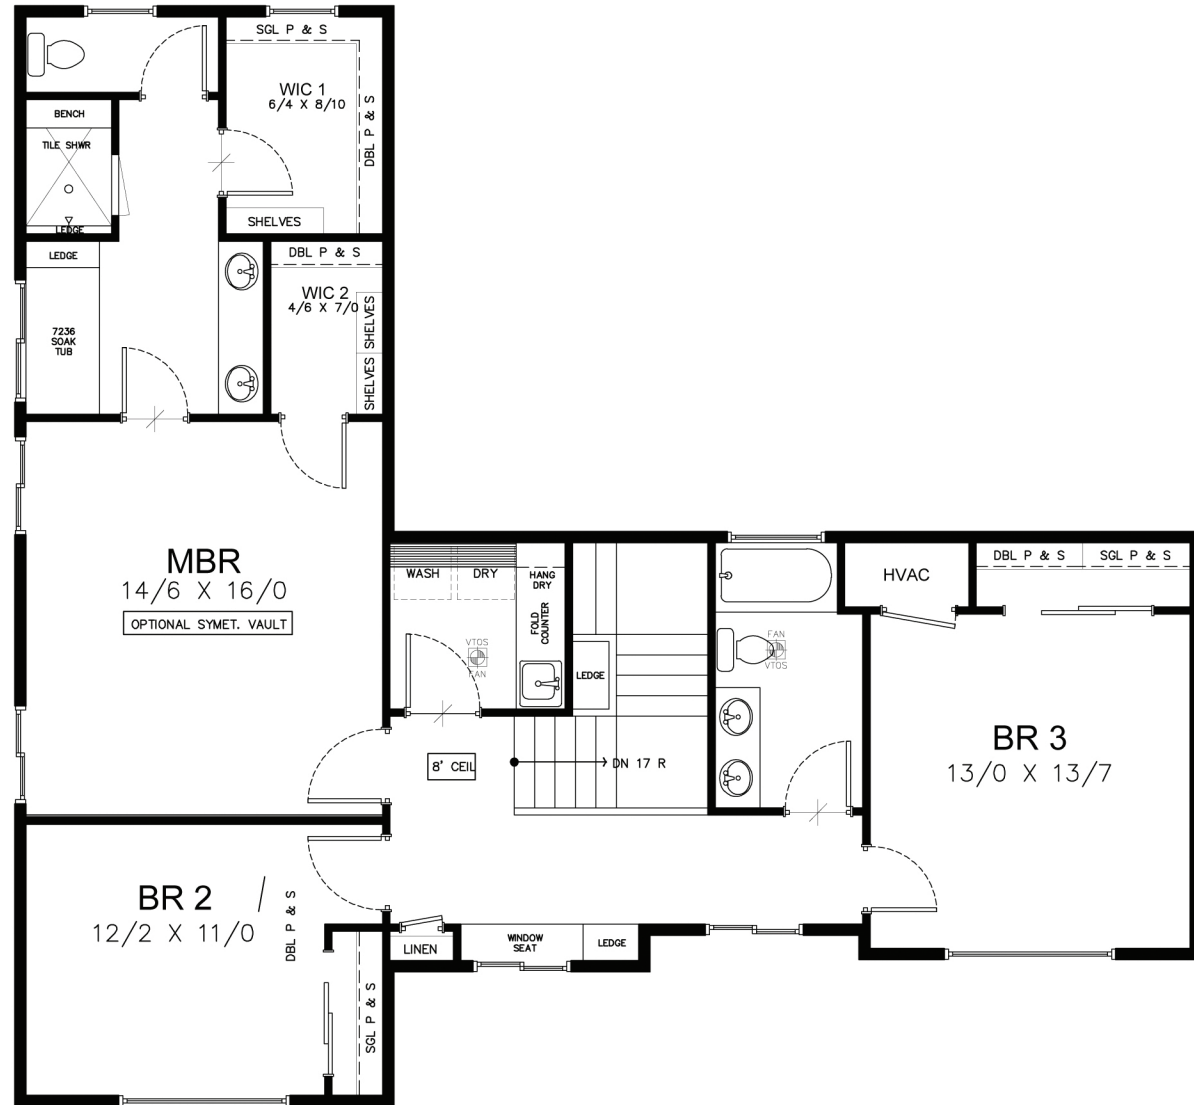

PLAN 2509 50'6" W x 45' D
MAIN LEVEL, 1297 SF, 9' Ceiling
Evergreen Homes NW Copyright 2014

PLAN 2509 50'6" W x 45' D
UPPER LEVEL, 1212 SF, 8' Ceiling
Evergreen Homes NW Copyright 2014