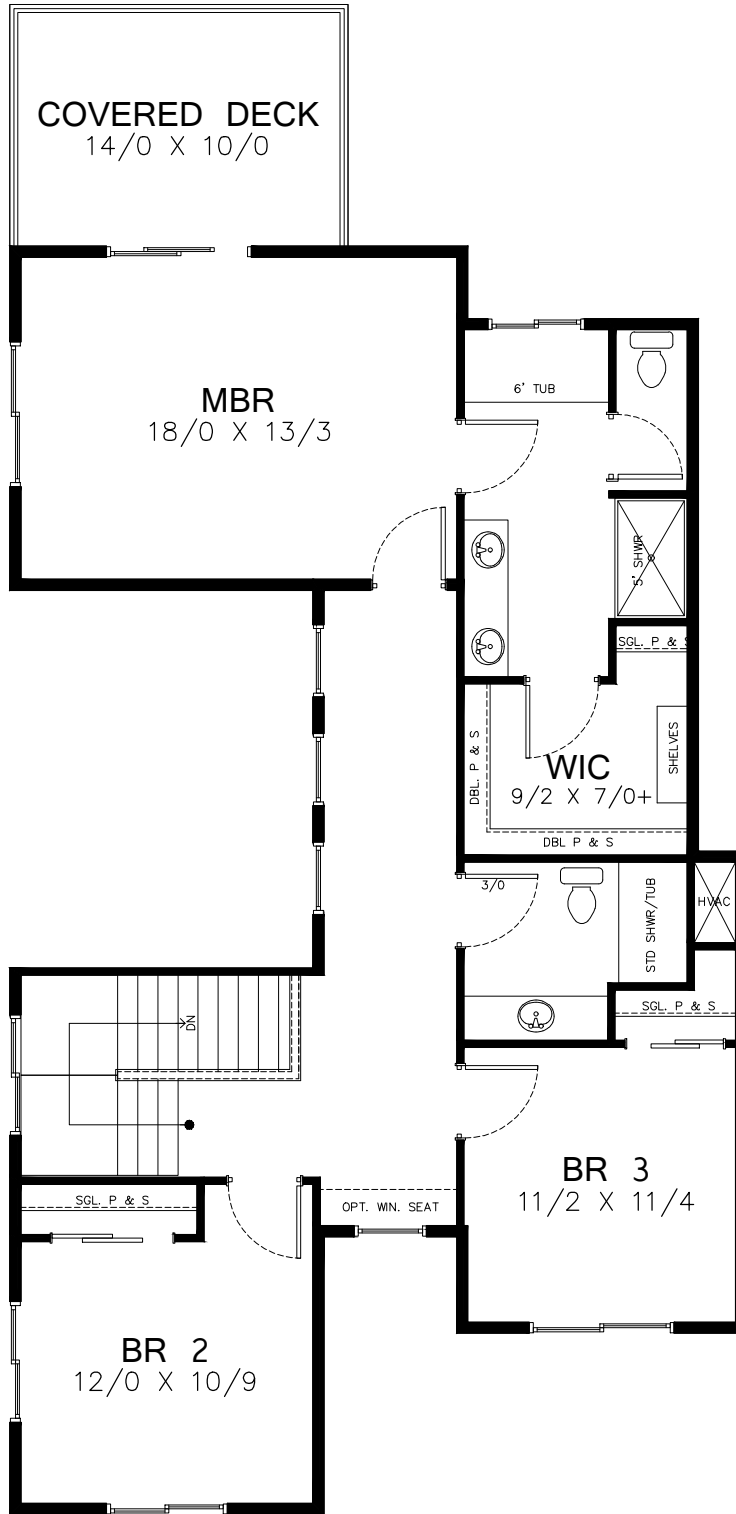

PLAN 2377 53' W X 68'6" D
 MAIN LEVEL, 1250 SF, 9' Ceiling
 Evergreen Homes NW Copyright 2012

PLAN 2377 53' W X 68'6" D
 UPPER LEVEL, 1127 SF, 8' Ceiling
 Evergreen Homes NW Copyright 2012